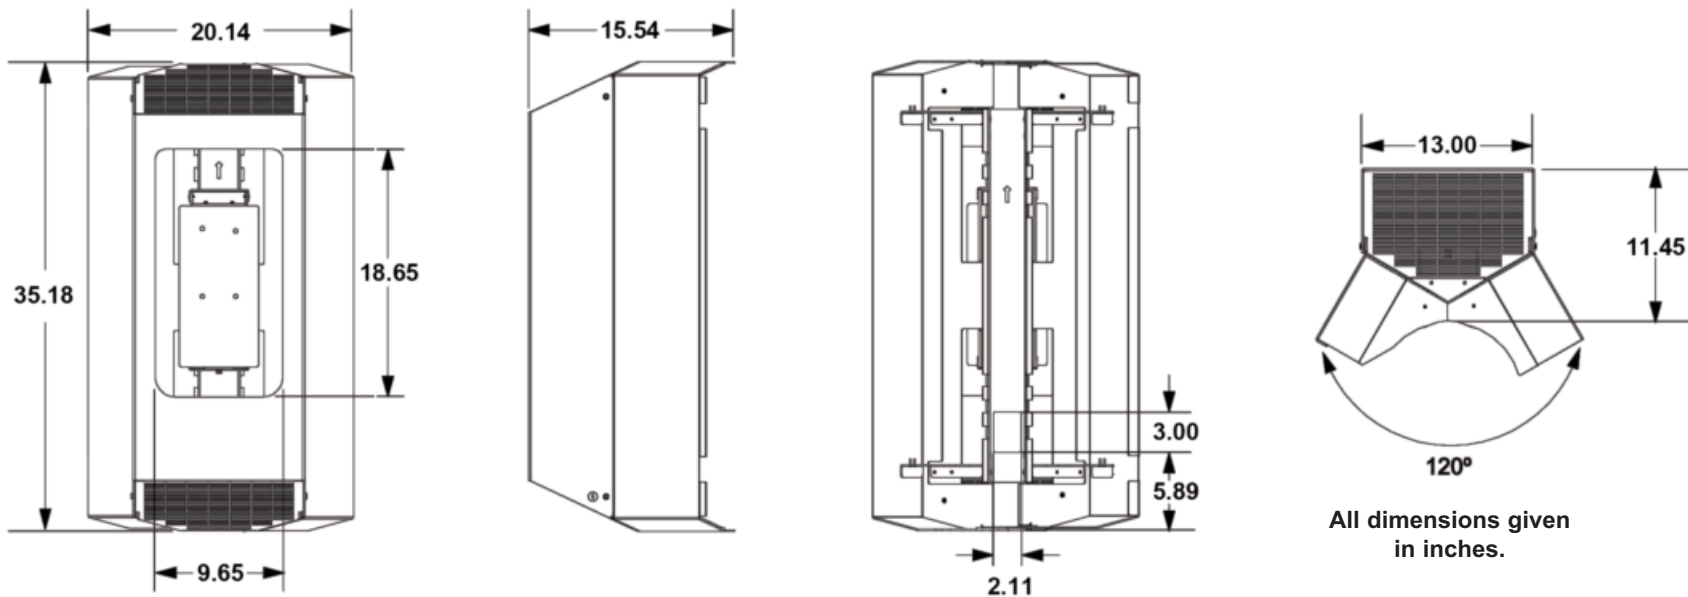

# CLOK 5G Shroud for Flat Panel Radios

The CLOK 5G is a protective pole side shroud that supports and conceals Small Cell flat panel remote radio heads (RRH). It is designed for mounting to the sides of utility and street lighting poles. An aesthetically pleasing design and several color options appease municipal requirements for radio concealment and enable faster deployments.

## Features

- Discrete shroud per radio reduces overall deployment size while giving the flexibility to deploy a different number of radios at each node
- Full deployment is three radios spaced 120° apart
- Made of durable, lightweight ABS for minimizing overall impact on pole loading
- Decorative transition pieces to fill space between shrouds and conceal cabling that are adjustable to accommodate different diameter poles
- Cutout for 5G antenna face for optimum RF transmission
- The radio can be color matched to the shroud/pole with die cut to size 3M film for the radio antenna

## Specifications

<b>Dimensions:</b>	35"Hx29"Wx16"D
<b>Weight:</b>	42 lbs. (approx.) as shipped. 64 lbs. with radio. Total weight for all three CLOKs and radios: 192 lbs. (approx.)
<b>Materials:</b>	Wrap: 0.125" ABS Transition plates, top and bottom vented panels: 0.090" aluminum Radio bracket, gussets, and spine assembly: 12GA steel
<b>Radios Supported:</b>	Ericsson AIR 1218, Ericsson StreetMacro 6701 and Samsung 5G NR AU
<b>Operating Temp. Range, Outside Enclosure:</b>	-40° to +115° F/-40° to +46° C
<b>Operating Temp. Range, Inside Enclosure:</b>	-40° to +131° F/-40° to +55° C
<b>Humidity:</b>	0 to 95% (non-condensing)
<b>Altitude:</b>	Up to 2,000 meters (6,560 feet)

CLOK Dimensions

All dimensions given in inches.

(Overall dimensions are the same for all part numbers. The window opening shown above is for the Samsung radio and is different for the Ericsson supported radios.)