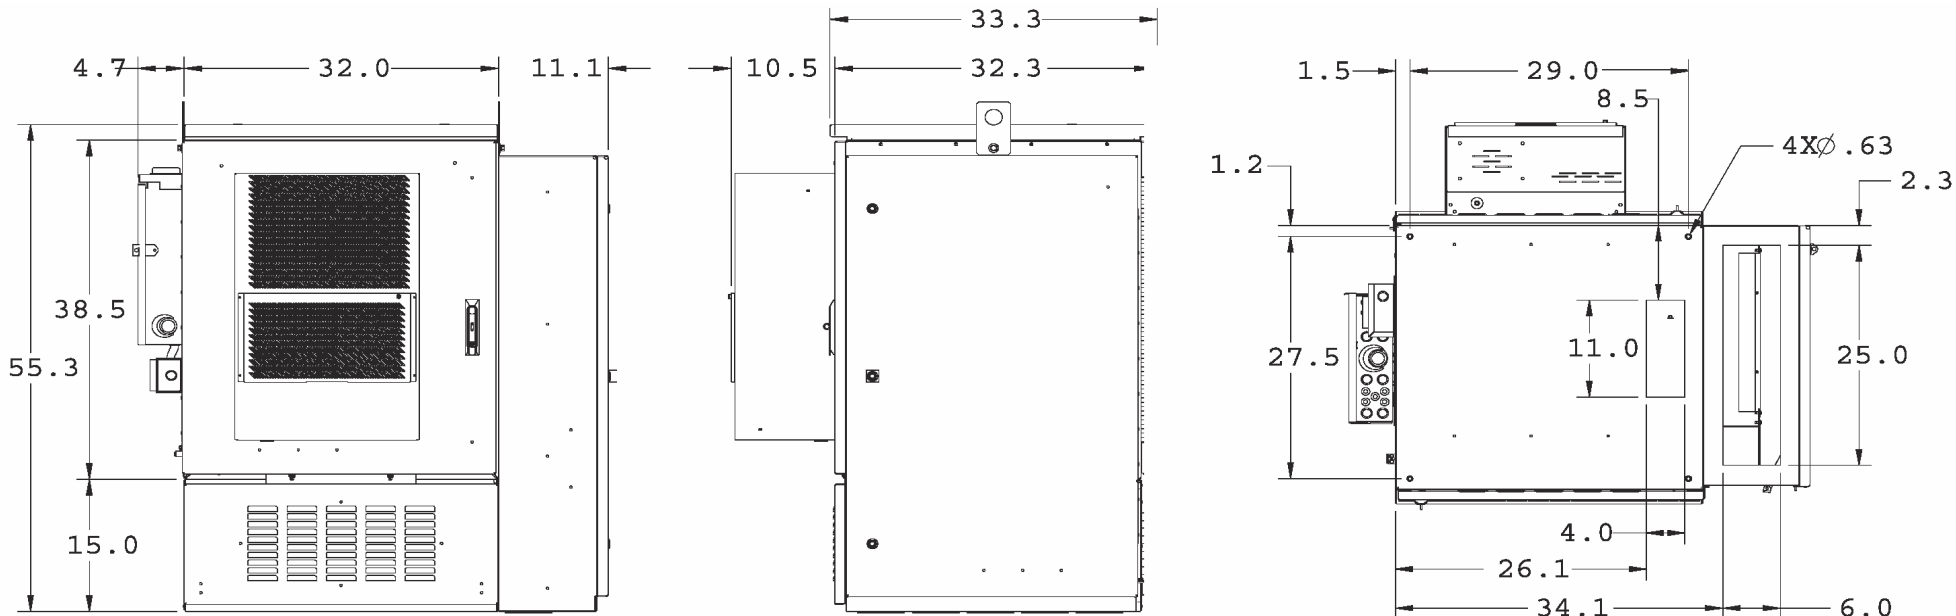

# Charles Universal Broadband Enclosures (CUBE) CUBE PM620 Series

CUBE-PM620

With a depth of 32", these versatile enclosures are an excellent solution for landline DSLAM applications. Charles CUBE PM620 Series cabinets offer generous storage area in a compact footprint. These rugged enclosures are available in many different configurations, with an assortment of thermal options for even the most demanding heat dissipation needs. Many models come with an integrated AC-DC power supply, while others are available bare for field installation.

### Specifications

Construction	0.125" Aluminum Welded Construction Outer Enclosure, Powder Coated Off White Finish, 10 Gauge Welded Steel Battery Racks
Mounting Style	Pad Mount Enclosures
Thermal Management	Available Air Conditioners and Heat Exchangers
Rack Mounting	23"; 20 RU
Door Latching	3-Point Latching with Pad Lockable Handle
Battery Types / Termination	One (1) string Tel.x 180 Ni-CD or one (1) string 155 Ah VRLA
AC Termination	12 Position Load Center
Bus Bars	2x8 Position, quantity varies by part number
Alarms	Intrusion, one (1) per door
Certifications	Telcordia GR-487-CORE

Charles Part #	Overall Dimensions	RU	Mounting Rails	Equipment Chamber Door	Equipment Chamber Dimensions	Battery Chamber Dimensions	Handoff Chamber Dimensions	Load Center	Thermal Specs	Weight Empty	Weight w/Ni-Cd Battery
CUBE-PM6203DJF1	56x43x32	20	(2) 23" Fixed Rail	Front	39x43x32	15x32x32	56x32x11	12 Position	750W 48VDC HX	485	842
CUBE-PM62032JF3	56x43x32	20	(2) 23" Fixed Rail	Front & Rear	39x43x32	15x32x32	56x32x11	12 Position	4K BTU HVAC	485	842

# CUBE PM620 Series

All measurements in inches